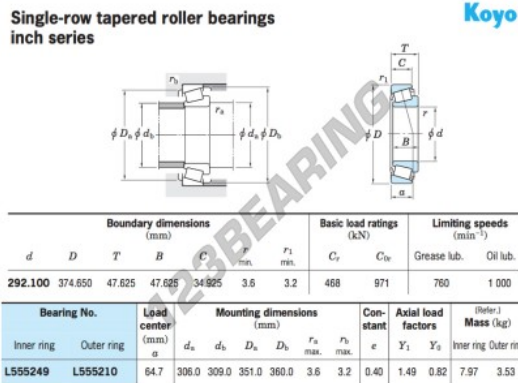

# Tapered roller bearing

## L555249-L555210-JTEKT - L555249-L555210-KOYO

https://www.123bearing.co.uk/bearing-housing/roller-bearing/tapered/l555249-l555210-koyo

## PRODUCT FEATURES

Brand	JTEKT
N° Ean13	3663952431888
Inside diameter	292.1 mm
Outside diameter	374.65 mm
Thickness	47.625 mm
Packaging	1

[contact@123bearing.co.uk](mailto:contact@123bearing.co.uk)

02038 087 274