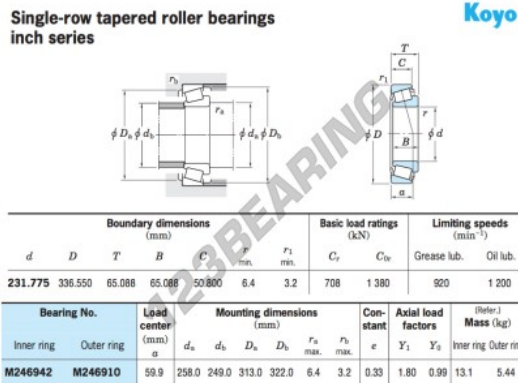

# Tapered roller bearing

## M246942-M246910-JTEKT - M246942-M246910-KOYO

https://www.123bearing.co.uk/bearing-housing/roller-bearing/tapered/m246942-m246910-koyo

## PRODUCT FEATURES

Brand	JTEKT
N° Ean13	3663952431833
Inside diameter	231.775 mm
Outside diameter	336.55 mm
Thickness	65.088 mm
Packaging	1

[contact@123bearing.co.uk](mailto:contact@123bearing.co.uk)

02038 087 274