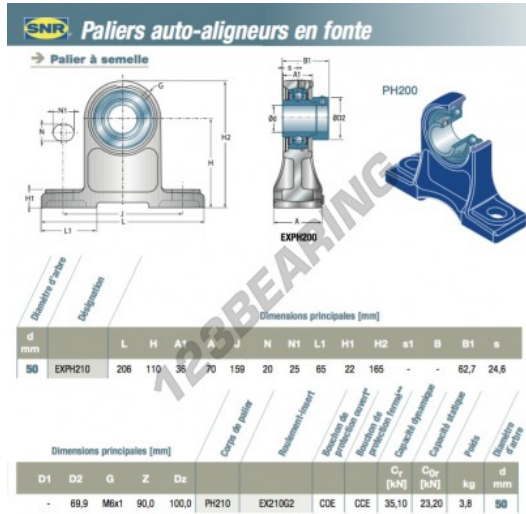

## Housed bearing 2 bolts EXPH210-SNR - EXPH210-SNR

<https://www.123bearing.co.uk/bearing-housing/housed-bearing/cast-iron-housed-bearing-2/exph210-snr>

### PRODUCT FEATURES

Brand	SNR
N° Ean13	3663952424668
Shaft diameter	50 mm
Shaft diameter	1.969" inch
No. of fasteners	2
Tightening	Eccentric locking ring
Mounting center distance	159 mm
Mounting center distance	6.26" inch
Material	cast iron
Packaging	1