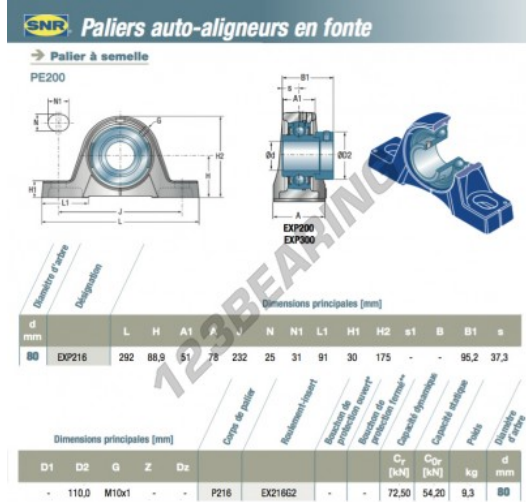

Housed bearing 2 bolts EXP216-SNR - EXP216-SNR

<https://www.123bearing.co.uk/bearing-housing/housed-bearing/cast-iron-housed-bearing-2/exp216-snr>

PRODUCT FEATURES

Brand	SNR
N° Ean13	3663952423845
Shaft diameter	75 mm
Shaft diameter	2.953" inch
No. of fasteners	2
Tightening	Eccentric locking ring
Mounting center distance	232 mm
Mounting center distance	9.134" inch
Material	cast iron
Packaging	1