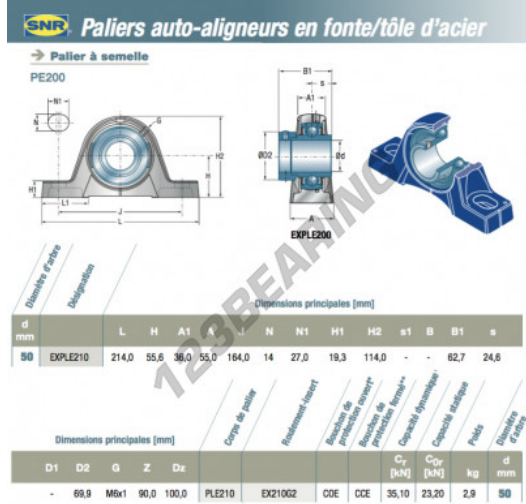

Housed bearing 2 bolts EXPLE210-SNR - EXPLE210-SNR

<https://www.123bearing.co.uk/bearing-housing/housed-bearing/cast-iron-housed-bearing-2/exple210-snr>

PRODUCT FEATURES

Brand	SNR
N° Ean13	3663952422725
Shaft diameter	50 mm
No. of fasteners	2
Tightening	Eccentric locking ring
Mounting center distance	164 mm
Material	cast iron
Packaging	1