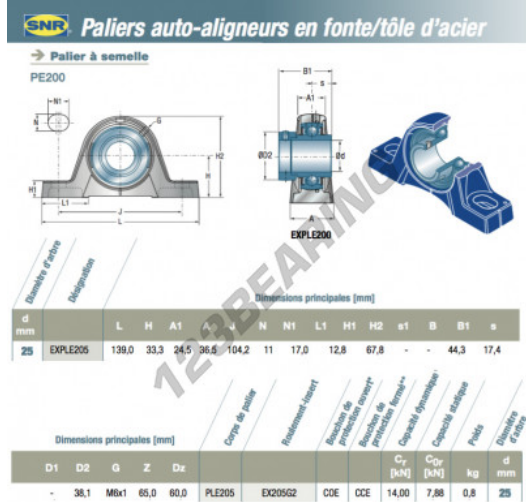

## Housed bearing 2 bolts EXPLE205-SNR - EXPLE205-SNR

<https://www.123bearing.co.uk/bearing-housing/housed-bearing/cast-iron-housed-bearing-2/exple205-snr>

### PRODUCT FEATURES

Brand	SNR
N° Ean13	3663952422473
Shaft diameter	25 mm
No. of fasteners	2
Tightening	Eccentric locking ring
Mounting center distance	104.2 mm
Material	cast iron
Packaging	1

[contact@123bearing.co.uk](mailto:contact@123bearing.co.uk)