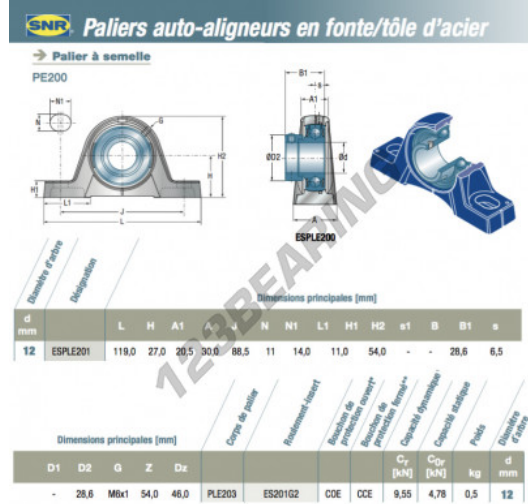

Housed bearing 2 bolts ESPLE201-SNR - ESPLE201-SNR

<https://www.123bearing.co.uk/bearing-housing/housed-bearing/cast-iron-housed-bearing-2/esple201-snr>

PRODUCT FEATURES

Brand	SNR
N° Ean13	3663952422220
Shaft diameter	12 mm
No. of fasteners	2
Tightening	Eccentric locking ring
Mounting center distance	88.5 mm
Material	cast iron
Packaging	1