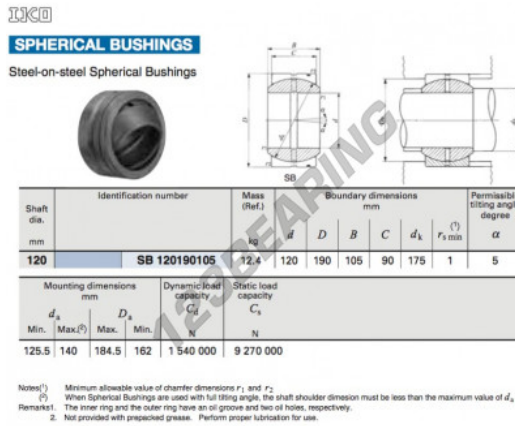

**GE Rod end**  
**SB120190105-IKO - SB120190105-IKO**

<https://www.123bearing.co.uk/bearing-housing/rod-end/ge/sb120190105-iko>

**PRODUCT FEATURES**

Brand	IKO
N° Ean13	3663952391595
Inside diameter	120 mm
Outside diameter	190 mm
Thickness	105 mm
Type	GE
Lubrication	without
Packaging	1