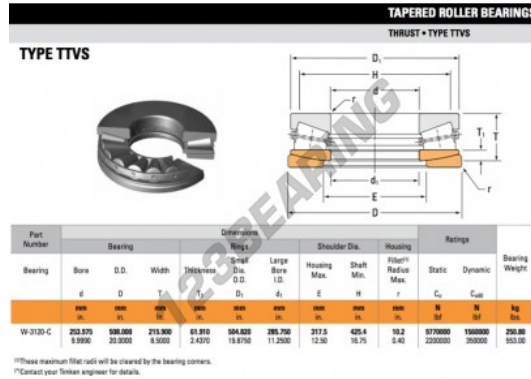

## Thrust roller bearing W3120-C-TIMKEN - W3120-C-TIMKEN

<https://www.123bearing.co.uk/bearing-housing/roller-bearing/thrust/w3120-c-timken>

### PRODUCT FEATURES

Brand	TIMKEN
N° Ean13	3663952390499
Inside diameter	253.975 mm
Outside diameter	508 mm
Thickness	215.9 mm
Packaging	1

[contact@123bearing.co.uk](mailto:contact@123bearing.co.uk)

02038 087 274