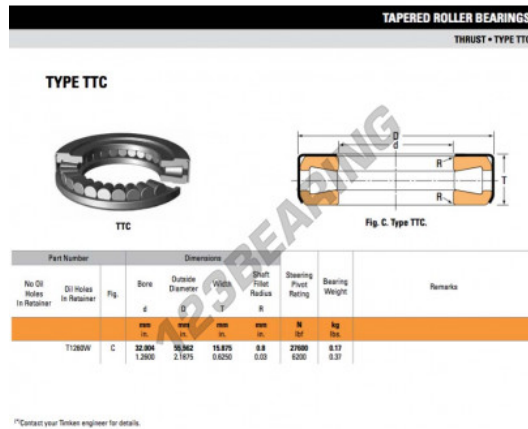

Thrust roller bearing T1260W-TIMKEN - T1260W-TIMKEN

<https://www.123bearing.co.uk/bearing-housing/roller-bearing/thrust/t1260w-timken>

PRODUCT FEATURES

Brand	TIMKEN
N° Ean13	3663952377339
Inside diameter	32.004 mm
Inside diameter	1.26" inch
Outside diameter	55.562 mm
Outside diameter	2 3/16" inch
Thickness	15.875 mm
Thickness	5/8" inch
Weight	170 g
Packaging	1