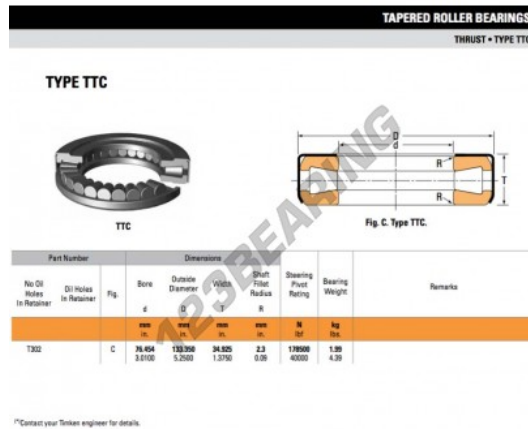

Thrust roller bearing T302-TIMKEN - T302-TIMKEN

<https://www.123bearing.co.uk/bearing-housing/roller-bearing/thrust/t302-timken>

PRODUCT FEATURES

Brand	TIMKEN
N° Ean13	3663952377261
Inside diameter	76.454 mm
Outside diameter	133.35 mm
Thickness	34.925 mm
Packaging	1