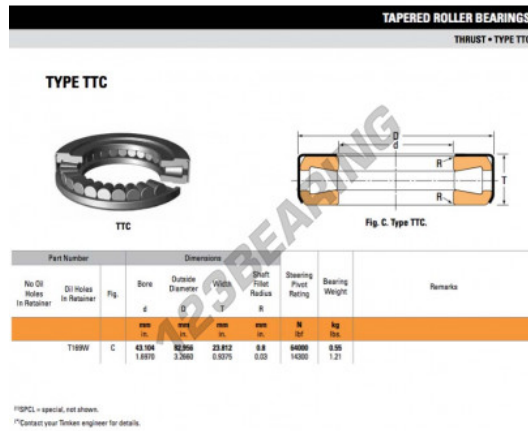

Thrust roller bearing T169W-TIMKEN - T169W-TIMKEN

<https://www.123bearing.co.uk/bearing-housing/roller-bearing/thrust/t169w-timken>

PRODUCT FEATURES

Brand	TIMKEN
N° Ean13	3663952376943
Inside diameter	43.104 mm
Outside diameter	82.956 mm
Thickness	23.812 mm
Packaging	1