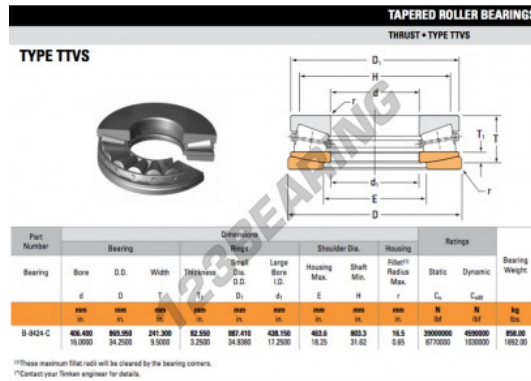

# Thrust roller bearing B8424-C-TIMKEN - B8424-C-TIMKEN

<https://www.123bearing.co.uk/bearing-housing/roller-bearing/thrust/b8424-c-timken>

## PRODUCT FEATURES

Brand	TIMKEN
N° Ean13	3663952376141
Inside diameter	406.4 mm
Outside diameter	869.95 mm
Thickness	241.3 mm
Packaging	1

[contact@123bearing.co.uk](mailto:contact@123bearing.co.uk)

02038 087 274