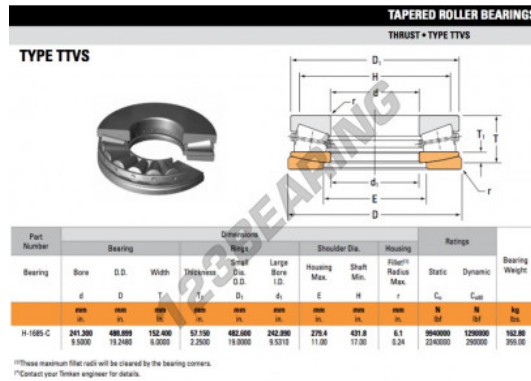

# Thrust roller bearing H1685-C-TIMKEN - H1685-C-TIMKEN

<https://www.123bearing.co.uk/bearing-housing/roller-bearing/thrust/h1685-c-timken>

## PRODUCT FEATURES

Brand	TIMKEN
N° Ean13	3663952376103
Inside diameter	241.3 mm
Outside diameter	488.899 mm
Thickness	152.4 mm
Packaging	1

[contact@123bearing.co.uk](mailto:contact@123bearing.co.uk)

02038 087 274