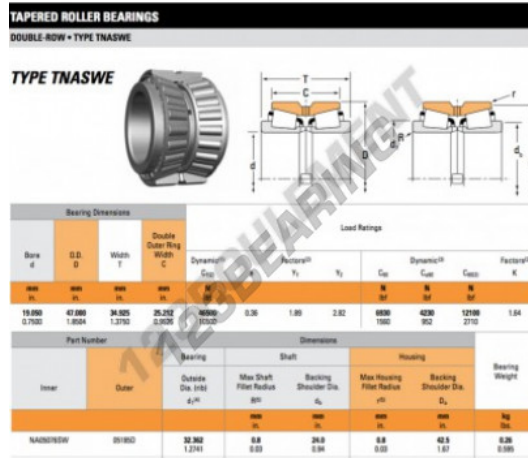

Tapered roller bearing NA05076SW-05185D-TIMKEN - NA05076SW-05185D-TIMKEN

<https://www.123bearing.co.uk/bearing-housing/roller-bearing/tapered/na05076sw-05185d-timken>

PRODUCT FEATURES

Brand	TIMKEN
N° Ean13	3663952374833
Inside diameter	19.05 mm
Outside diameter	47 mm
Thickness	34.925 mm
Weight	8260 g
Packaging	1
Standard	No standard