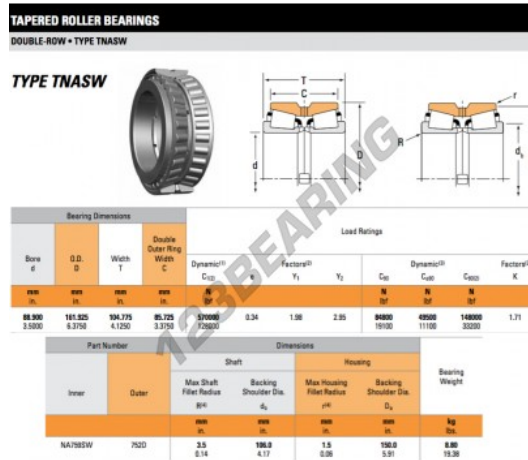

# Tapered roller bearing NA759SW-752D-TIMKEN - NA759SW-752D-TIMKEN

<https://www.123bearing.co.uk/bearing-housing/roller-bearing/tapered/na759sw-752d-timken>

## PRODUCT FEATURES

|                  |               |
|------------------|---------------|
| Brand            | TIMKEN        |
| N° Ean13         | 3663952374741 |
| Inside diameter  | 88.9 mm       |
| Inside diameter  | 3 1/2" inch   |
| Outside diameter | 161.925 mm    |
| Outside diameter | 6 3/8" inch   |
| Thickness        | 104.775 mm    |
| Thickness        | 4 1/8" inch   |
| Packaging        | 1             |