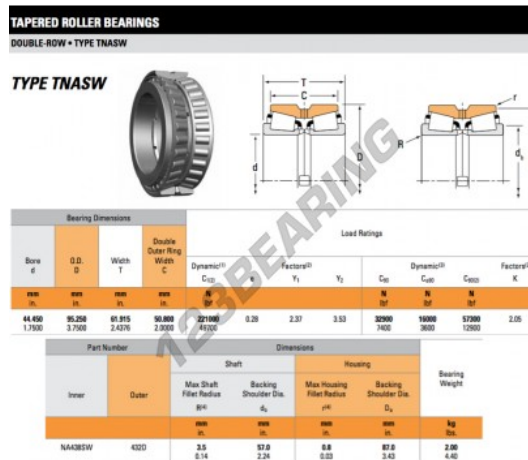

Tapered roller bearing NA438SW-432D-TIMKEN - NA438SW-432D-TIMKEN

<https://www.123bearing.co.uk/bearing-housing/roller-bearing/tapered/na438sw-432d-timken>

PRODUCT FEATURES

Brand	TIMKEN
N° Ean13	3663952374635
Inside diameter	44.45 mm
Outside diameter	95.25 mm
Thickness	61.915 mm
Weight	2000 g
Packaging	1