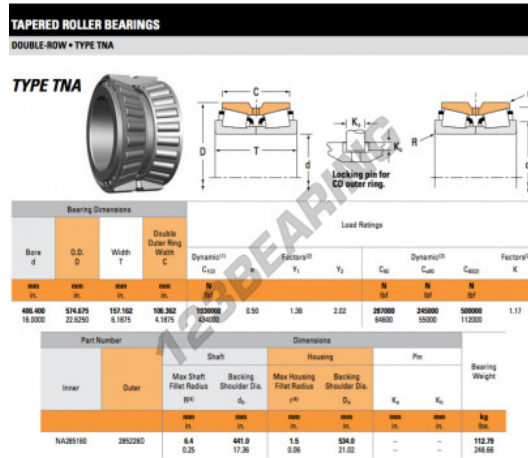

Tapered roller bearing NA285160-285228D-TIMKEN - NA285160-285228D-TIMKEN

<https://www.123bearing.co.uk/bearing-housing/roller-bearing/tapered/na285160-285228d-timken>

PRODUCT FEATURES

Brand	TIMKEN
N° Ean13	3663952374529
Inside diameter	406.4 mm
Outside diameter	574.675 mm
Thickness	157.162 mm
Packaging	1