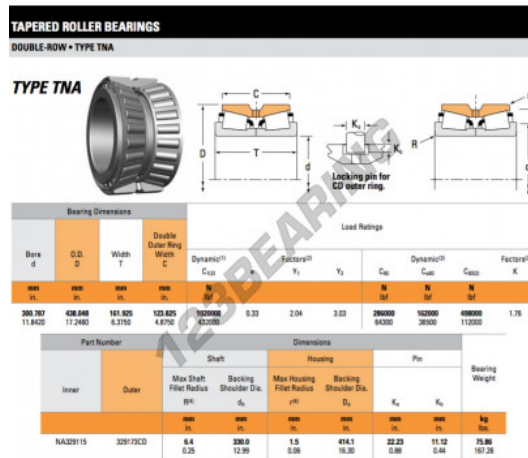

# Tapered roller bearing NA329115-329173CD-TIMKEN - NA329115-329173CD-TIMKEN

<https://www.123bearing.co.uk/bearing-housing/roller-bearing/tapered/na329115-329173cd-timken>

## PRODUCT FEATURES

Brand	TIMKEN
N° Ean13	3663952374468
Inside diameter	300.787 mm
Inside diameter	11.842" inch
Outside diameter	438.048 mm
Outside diameter	17.246" inch
Thickness	161.925 mm
Thickness	6 3/8" inch
Packaging	1