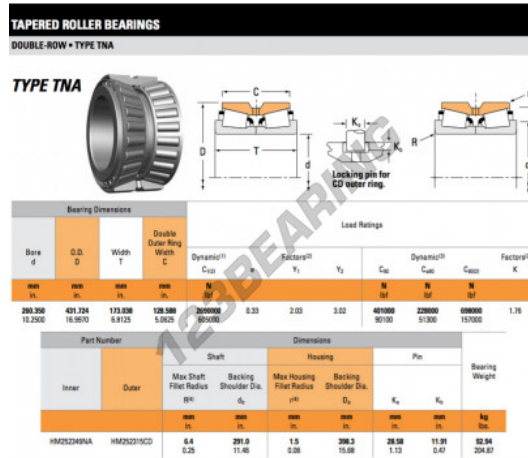

Tapered roller bearing

HM252349NA-HM252315CD-TIMKEN - HM252349NA-HM252315CD-TIMKEN

<https://www.123bearing.co.uk/bearing-housing/roller-bearing/tapered/hm252349na-hm252315cd-timken>

PRODUCT FEATURES

Brand	TIMKEN
N° Ean13	3663952374437
Inside diameter	260.35 mm
Outside diameter	431.724 mm
Thickness	173.038 mm
Packaging	1