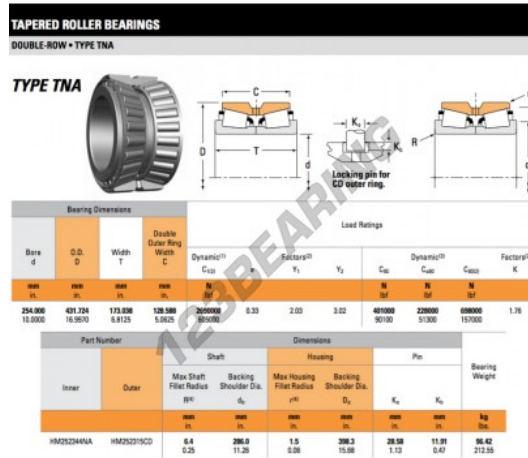

Tapered roller bearing

HM252344NA-HM252315CD-TIMKEN - HM252344NA-HM252315CD-TIMKEN

<https://www.123bearing.co.uk/bearing-housing/roller-bearing/tapered/hm252344na-hm252315cd-timken>

PRODUCT FEATURES

Brand	TIMKEN
N° Ean13	3663952374390
Inside diameter	254 mm
Outside diameter	431.724 mm
Thickness	173.038 mm
Packaging	1