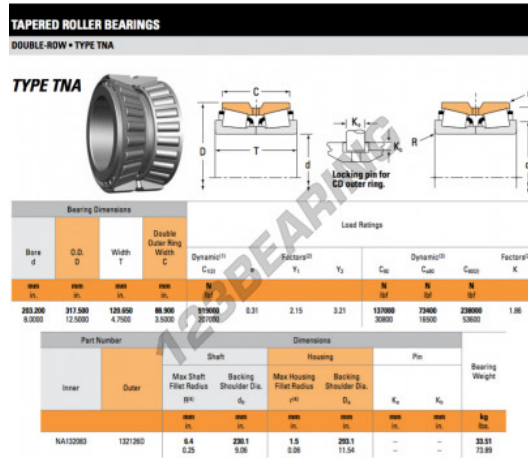

Tapered roller bearing NA132083-132126D-TIMKEN - NA132083-132126D-TIMKEN

<https://www.123bearing.co.uk/bearing-housing/roller-bearing/tapered/na132083-132126d-timken>

PRODUCT FEATURES

Brand	TIMKEN
N° Ean13	3663952374376
Inside diameter	203.2 mm
Outside diameter	317.5 mm
Thickness	120.65 mm
Packaging	1