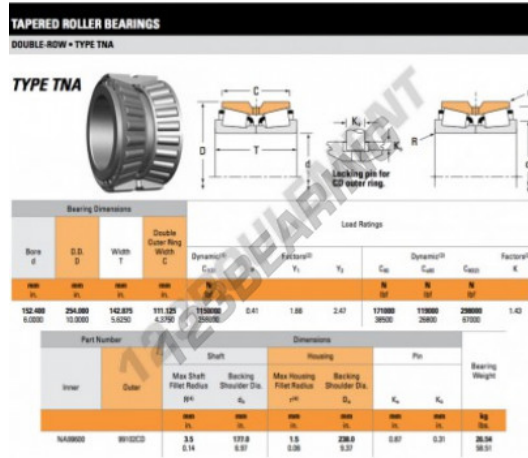

Tapered roller bearing NA99600-99102CD-TIMKEN - NA99600-99102CD-TIMKEN

<https://www.123bearing.co.uk/bearing-housing/roller-bearing/tapered/na99600-99102cd-timken>

PRODUCT FEATURES

Brand	TIMKEN
N° Ean13	3663952374307
Inside diameter	152.4 mm
Outside diameter	254 mm
Thickness	142.875 mm
Weight	26540 g
Packaging	1