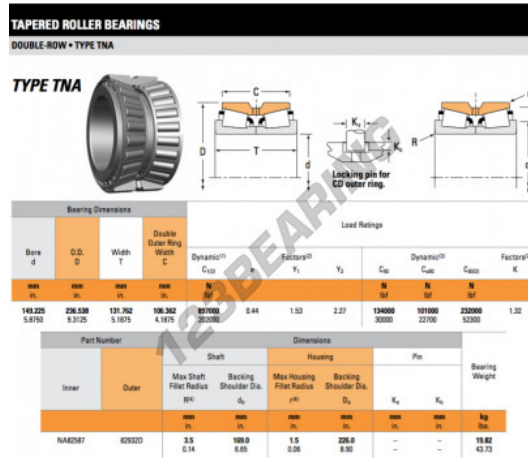

Tapered roller bearing NA82587-82932D-TIMKEN - NA82587-82932D-TIMKEN

<https://www.123bearing.co.uk/bearing-housing/roller-bearing/tapered/na82587-82932d-timken>

PRODUCT FEATURES

Brand	TIMKEN
N° Ean13	3663952374277
Inside diameter	149.225 mm
Inside diameter	5 7/8" inch
Outside diameter	236.538 mm
Outside diameter	9 5/16" inch
Thickness	131.762 mm
Thickness	5 3/16" inch
Packaging	1