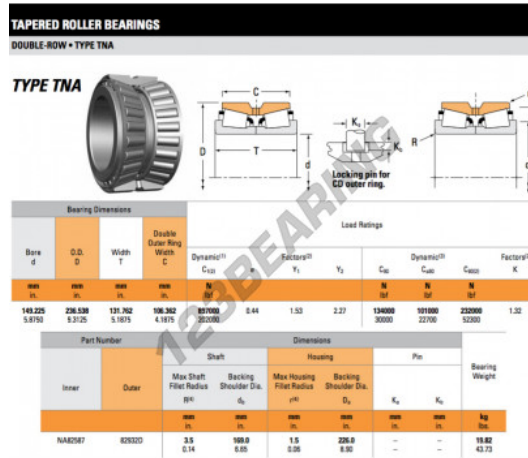

Tapered roller bearing NA82587-82932D-TIMKEN - NA82587-82932D-TIMKEN

<https://www.123bearing.co.uk/bearing-housing/roller-bearing/tapered/na82587-82932d-timken>

PRODUCT FEATURES

| | |
|------------------|---------------|
| Brand | TIMKEN |
| N° Ean13 | 3663952374277 |
| Inside diameter | 149.225 mm |
| Outside diameter | 236.538 mm |
| Thickness | 131.762 mm |
| Packaging | 1 |