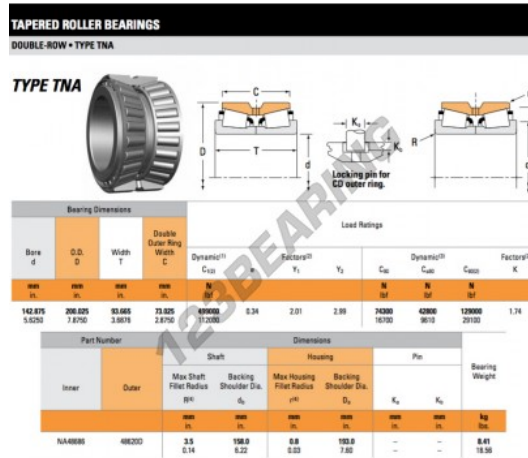

# Tapered roller bearing NA48686-48620D-TIMKEN - NA48686-48620D-TIMKEN

<https://www.123bearing.co.uk/bearing-housing/roller-bearing/tapered/na48686-48620d-timken>

## PRODUCT FEATURES

Brand	TIMKEN
N° Ean13	3663952374246
Inside diameter	142.875 mm
Inside diameter	5 5/8" inch
Outside diameter	200.025 mm
Outside diameter	7 7/8" inch
Thickness	93.665 mm
Thickness	3.688" inch
Packaging	1