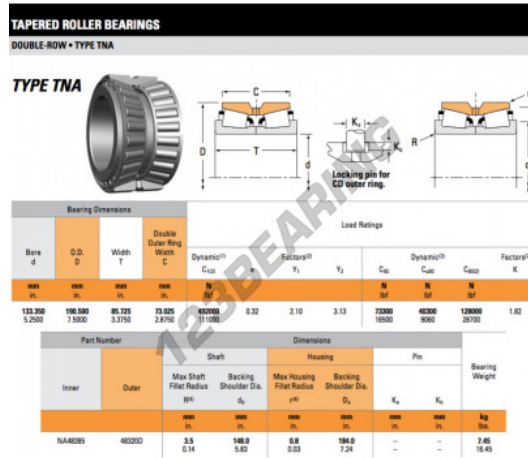

Tapered roller bearing NA48385-48320D-TIMKEN - NA48385-48320D-TIMKEN

<https://www.123bearing.co.uk/bearing-housing/roller-bearing/tapered/na48385-48320d-timken>

PRODUCT FEATURES

Brand	TIMKEN
N° Ean13	3663952374239
Inside diameter	133.35 mm
Outside diameter	190.5 mm
Thickness	85.725 mm
Packaging	1