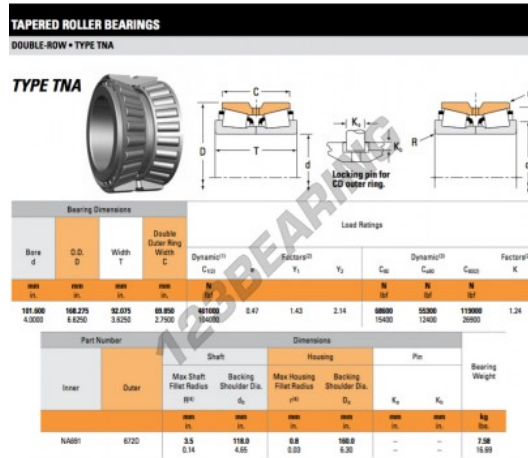

Tapered roller bearing NA691-672D-TIMKEN - NA691-672D-TIMKEN

<https://www.123bearing.co.uk/bearing-housing/roller-bearing/tapered/na691-672d-timken>

PRODUCT FEATURES

Brand	TIMKEN
N° Ean13	3663952374130
Inside diameter	101.6 mm
Outside diameter	168.275 mm
Thickness	92.075 mm
Packaging	1