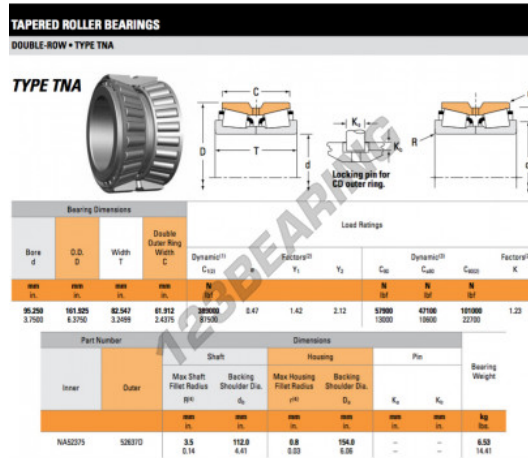

Tapered roller bearing NA52375-52637D-TIMKEN - NA52375-52637D-TIMKEN

<https://www.123bearing.co.uk/bearing-housing/roller-bearing/tapered/na52375-52637d-timken>

PRODUCT FEATURES

Brand	TIMKEN
N° Ean13	3663952374109
Inside diameter	95.25 mm
Outside diameter	161.925 mm
Thickness	82.547 mm
Weight	6530 g
Packaging	1