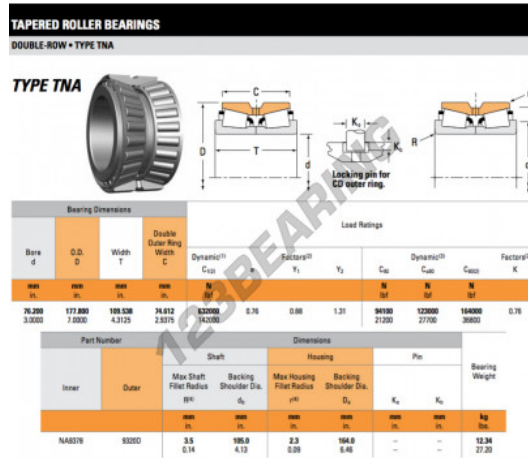

Tapered roller bearing NA9378-9320D-TIMKEN - NA9378-9320D-TIMKEN

<https://www.123bearing.co.uk/bearing-housing/roller-bearing/tapered/na9378-9320d-timken>

PRODUCT FEATURES

Brand	TIMKEN
N° Ean13	3663952374031
Inside diameter	76.2 mm
Outside diameter	177.8 mm
Thickness	109.538 mm
Packaging	1