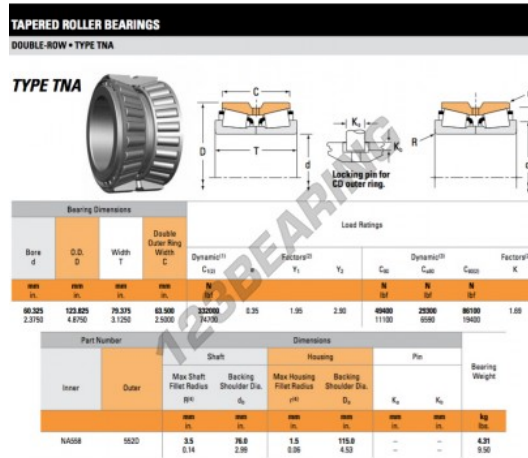

## Tapered roller bearing NA558-552D-TIMKEN - NA558-552D-TIMKEN

<https://www.123bearing.co.uk/bearing-housing/roller-bearing/tapered/na558-552d-timken>

### PRODUCT FEATURES

Brand	TIMKEN
N° Ean13	3663952373942
Inside diameter	60.325 mm
Outside diameter	123.825 mm
Thickness	79.375 mm
Packaging	1

[contact@123bearing.co.uk](mailto:contact@123bearing.co.uk)