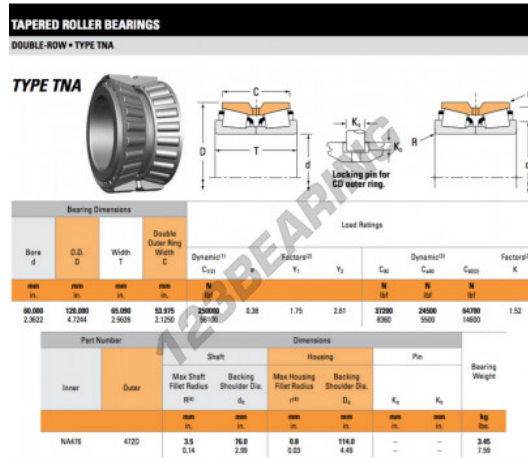

Tapered roller bearing NA476-472D-TIMKEN - NA476-472D-TIMKEN

<https://www.123bearing.co.uk/bearing-housing/roller-bearing/tapered/na476-472d-timken>

PRODUCT FEATURES

Brand	TIMKEN
N° Ean13	3663952373935
Inside diameter	60 mm
Outside diameter	120 mm
Thickness	65.09 mm
Weight	3450 g
Packaging	1