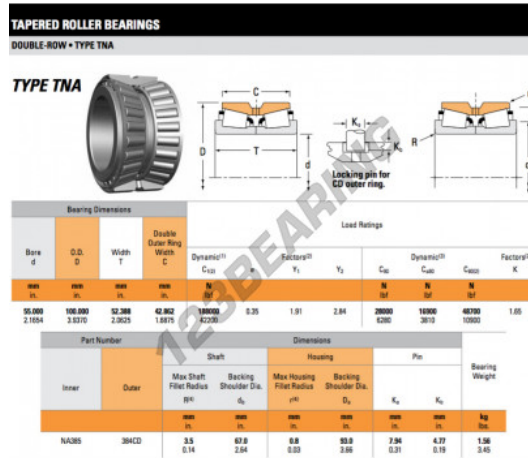

Tapered roller bearing NA385-384CD-TIMKEN - NA385-384CD-TIMKEN

<https://www.123bearing.co.uk/bearing-housing/roller-bearing/tapered/na385-384cd-timken>

PRODUCT FEATURES

Brand	TIMKEN
N° Ean13	3663952373911
Inside diameter	55 mm
Inside diameter	2.165" inch
Outside diameter	100 mm
Outside diameter	3.937" inch
Thickness	52.388 mm
Thickness	2 1/16" inch
Packaging	1