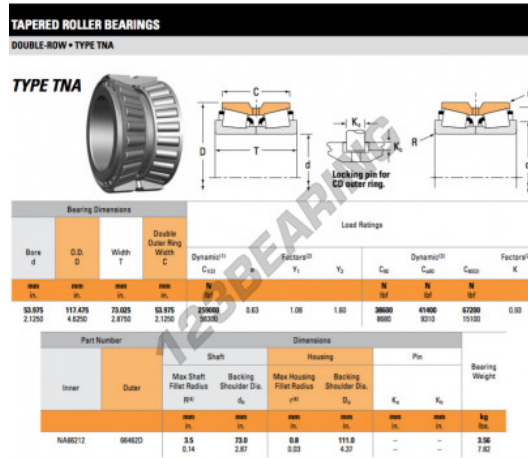

Tapered roller bearing NA66212-66462D-TIMKEN - NA66212-66462D-TIMKEN

<https://www.123bearing.co.uk/bearing-housing/roller-bearing/tapered/na66212-66462d-timken>

PRODUCT FEATURES

Brand	TIMKEN
N° Ean13	3663952373898
Inside diameter	53.975 mm
Outside diameter	117.475 mm
Thickness	73.025 mm
Packaging	1