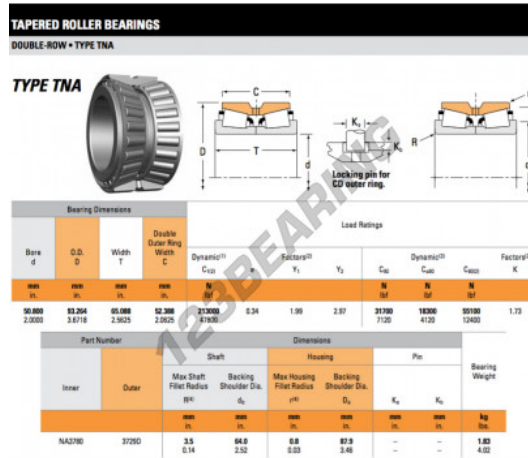

Tapered roller bearing NA3780-3729D-TIMKEN - NA3780-3729D-TIMKEN

<https://www.123bearing.co.uk/bearing-housing/roller-bearing/tapered/na3780-3729d-timken>

PRODUCT FEATURES

Brand	TIMKEN
N° Ean13	3663952373850
Inside diameter	50.8 mm
Outside diameter	93.264 mm
Thickness	65.088 mm
Packaging	1