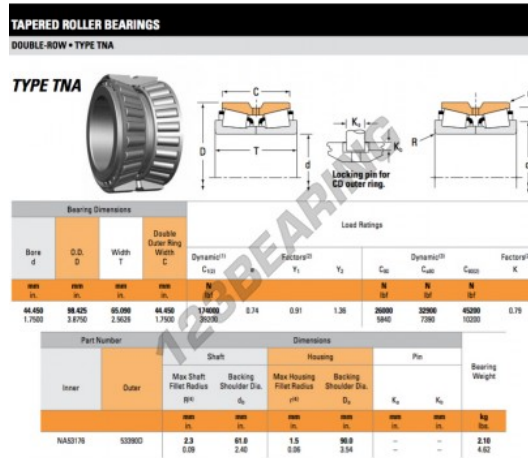

Tapered roller bearing NA53176-53390D-TIMKEN - NA53176-53390D-TIMKEN

<https://www.123bearing.co.uk/bearing-housing/roller-bearing/tapered/na53176-53390d-timken>

PRODUCT FEATURES

Brand	TIMKEN
N° Ean13	3663952373836
Inside diameter	44.45 mm
Outside diameter	98.425 mm
Thickness	65.09 mm
Packaging	1