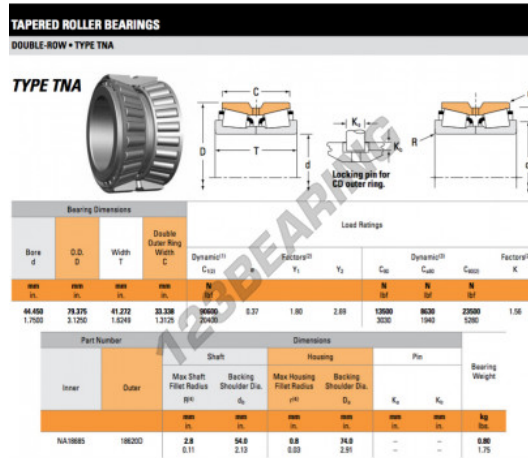

# Tapered roller bearing NA18685-18620D-TIMKEN - NA18685-18620D-TIMKEN

<https://www.123bearing.co.uk/bearing-housing/roller-bearing/tapered/na18685-18620d-timken>

## PRODUCT FEATURES

Brand	TIMKEN
N° Ean13	3663952373805
Inside diameter	44.45 mm
Outside diameter	79.375 mm
Thickness	41.272 mm
Packaging	1

[contact@123bearing.co.uk](mailto:contact@123bearing.co.uk)

02038 087 274