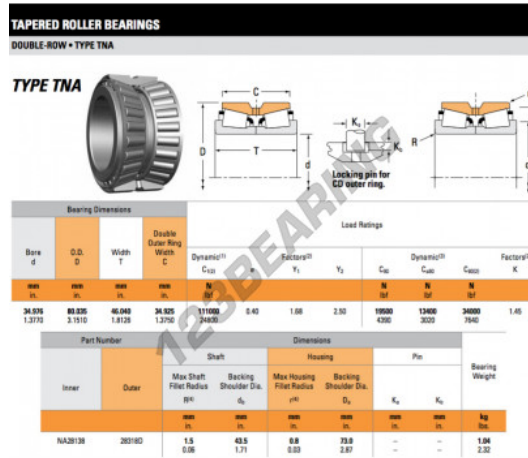

Tapered roller bearing NA28138-28318D-TIMKEN - NA28138-28318D-TIMKEN

<https://www.123bearing.co.uk/bearing-housing/roller-bearing/tapered/na28138-28318d-timken>

PRODUCT FEATURES

Brand	TIMKEN
N° Ean13	3663952373720
Inside diameter	34.976 mm
Outside diameter	80.035 mm
Thickness	46.04 mm
Packaging	1