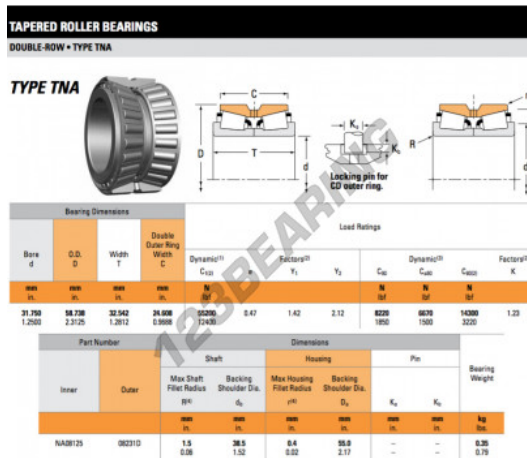

Tapered roller bearing NA08125-08231D-TIMKEN - NA08125-08231D-TIMKEN

<https://www.123bearing.co.uk/bearing-housing/roller-bearing/tapered/na08125-08231d-timken>

PRODUCT FEATURES

| | |
|------------------|---------------|
| Brand | TIMKEN |
| N° Ean13 | 3663952373690 |
| Inside diameter | 31.75 mm |
| Outside diameter | 58.738 mm |
| Thickness | 32.542 mm |
| Packaging | 1 |