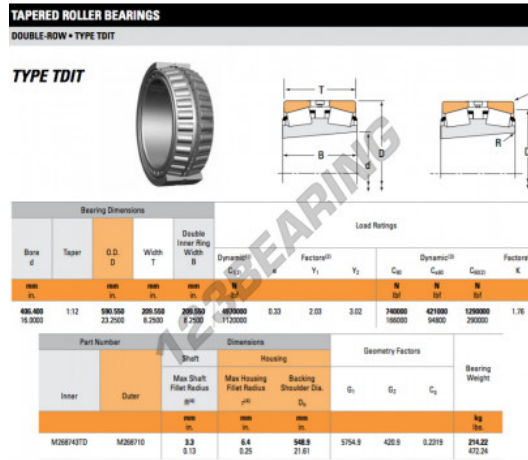

Tapered roller bearing M268743TD-M268710-TIMKEN - M268743TD-M268710-TIMKEN

<https://www.123bearing.co.uk/bearing-housing/roller-bearing/tapered/m268743td-m268710-timken>

PRODUCT FEATURES

Brand	TIMKEN
N° Ean13	3663952373553
Inside diameter	406.4 mm
Outside diameter	590.55 mm
Thickness	209.55 mm
Packaging	1