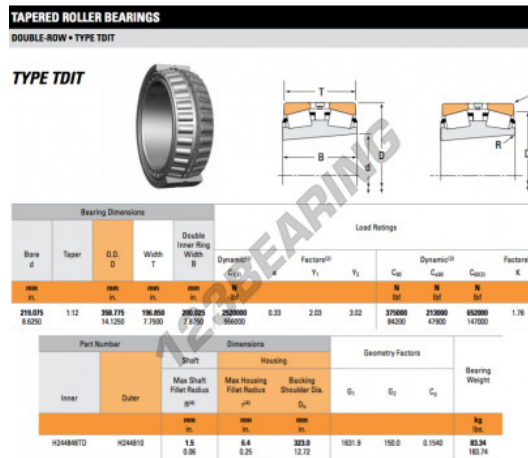

Tapered roller bearing H244848TD-H244810-TIMKEN - H244848TD-H244810-TIMKEN

<https://www.123bearing.co.uk/bearing-housing/roller-bearing/tapered/h244848td-h244810-timken>

PRODUCT FEATURES

Brand	TIMKEN
N° Ean13	3663952373324
Inside diameter	219.075 mm
Outside diameter	358.775 mm
Thickness	196.85 mm
Weight	83340 g
Packaging	1