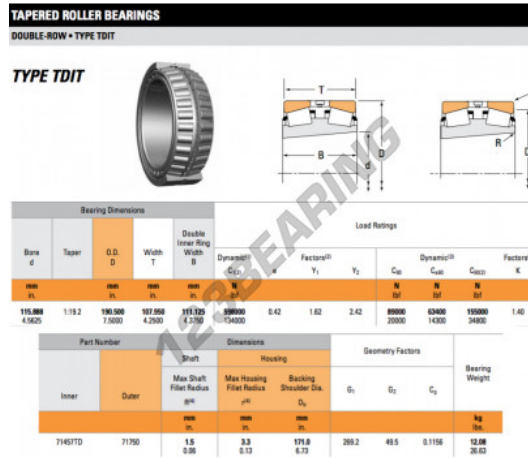

Tapered roller bearing 71457TD-71750-TIMKEN - 71457TD-71750-TIMKEN

https://www.123bearing.co.uk/bearing-housing/roller-bearing/tapered/71457td-71750-timken

PRODUCT FEATURES

Brand	TIMKEN
N° Ean13	3663952373287
Inside diameter	115.888 mm
Outside diameter	190.5 mm
Thickness	107.95 mm
Packaging	1