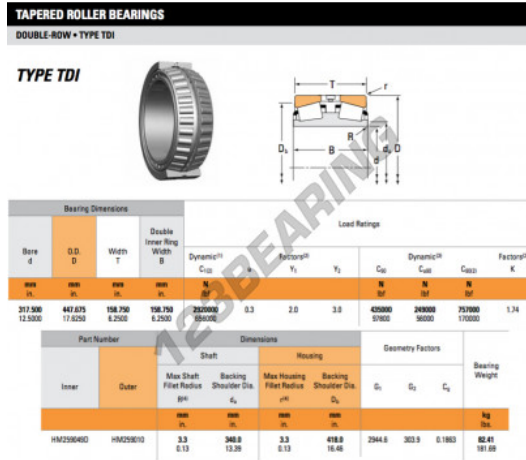

Tapered roller bearing HM259049D-HM259010-TIMKEN - HM259049D-HM259010-TIMKEN

<https://www.123bearing.co.uk/bearing-housing/roller-bearing/tapered/hm259049d-hm259010-timken>

PRODUCT FEATURES

Brand	TIMKEN
N° Ean13	3663952370569
Inside diameter	317.5 mm
Inside diameter	12 1/2" inch
Outside diameter	447.675 mm
Outside diameter	17 5/8" inch
Thickness	158.75 mm
Thickness	6 1/4" inch
Packaging	1