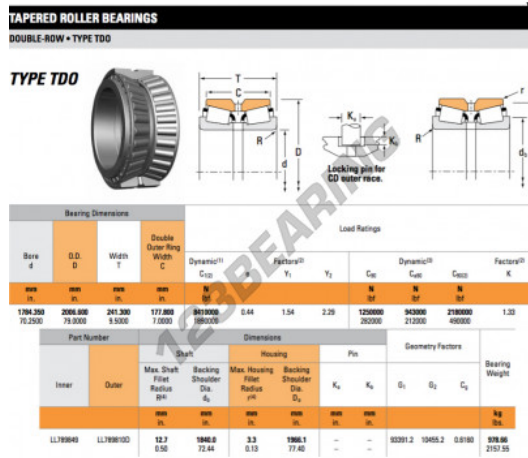

# Tapered roller bearing LL789849-LL789810D-TIMKEN - LL789849-LL789810D-TIMKEN

<https://www.123bearing.co.uk/bearing-housing/roller-bearing/tapered/ll789849-ll789810d-timken>

## PRODUCT FEATURES

Brand	TIMKEN
N° Ean13	3663952367231
Inside diameter	1784.35 mm
Outside diameter	2006.6 mm
Thickness	241.3 mm
Packaging	1

[contact@123bearing.co.uk](mailto:contact@123bearing.co.uk)

02038 087 274