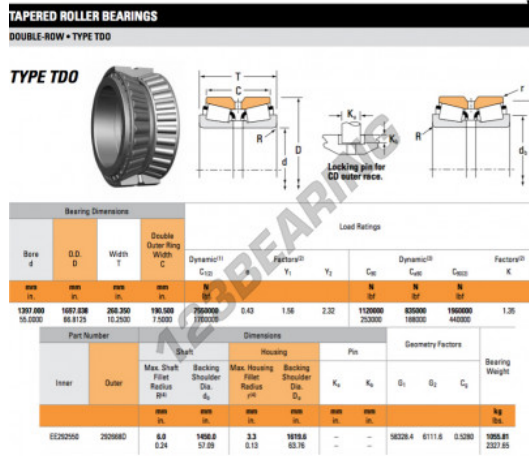

Tapered roller bearing EE292550-292668D-TIMKEN - EE292550-292668D-TIMKEN

<https://www.123bearing.co.uk/bearing-housing/roller-bearing/tapered/ee292550-292668d-timken>

PRODUCT FEATURES

Brand	TIMKEN
N° Ean13	3663952367217
Inside diameter	1397 mm
Outside diameter	1697.038 mm
Thickness	260.35 mm
Packaging	1