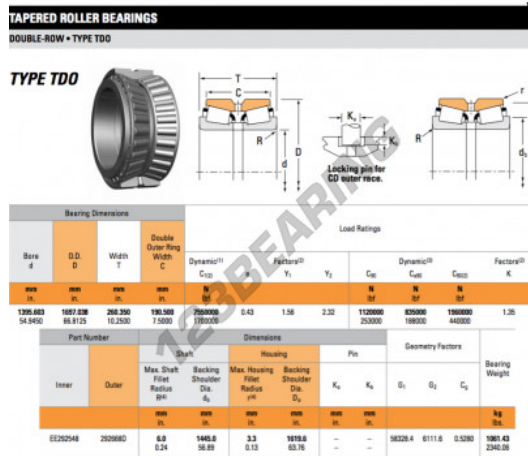

# Tapered roller bearing EE292548-292668D-TIMKEN - EE292548-292668D-TIMKEN

<https://www.123bearing.co.uk/bearing-housing/roller-bearing/tapered/ee292548-292668d-timken>

## PRODUCT FEATURES

Brand	TIMKEN
N° Ean13	3663952367200
Inside diameter	1395.603 mm
Outside diameter	1697.038 mm
Thickness	260.35 mm
Packaging	1

[contact@123bearing.co.uk](mailto:contact@123bearing.co.uk)