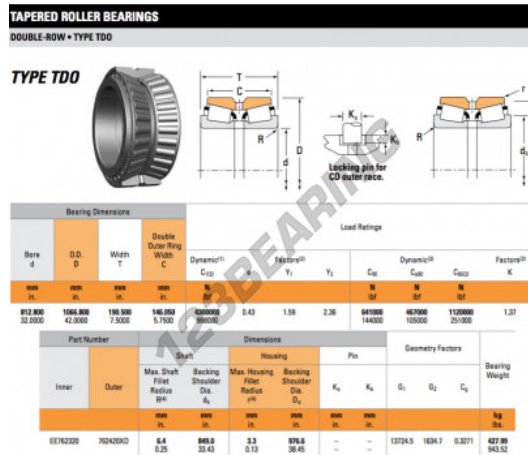

# Tapered roller bearing EE762320-762420XD-TIMKEN - EE762320-762420XD-TIMKEN

<https://www.123bearing.co.uk/bearing-housing/roller-bearing/tapered/ee762320-762420xd-timken>

## PRODUCT FEATURES

Brand	TIMKEN
N° Ean13	3663952367118
Inside diameter	812.8 mm
Inside diameter	32" inch
Outside diameter	1066.8 mm
Outside diameter	42" inch
Thickness	190.5 mm
Thickness	7 1/2" inch
Packaging	1