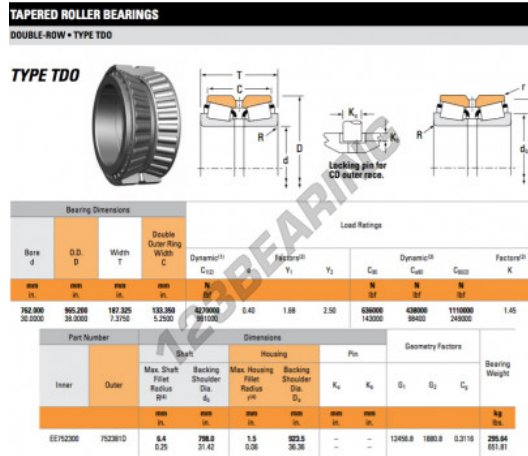

Tapered roller bearing EE752300-752381D-TIMKEN - EE752300-752381D-TIMKEN

<https://www.123bearing.co.uk/bearing-housing/roller-bearing/tapered/ee752300-752381d-timken>

PRODUCT FEATURES

Brand	TIMKEN
N° Ean13	3663952367071
Inside diameter	762 mm
Inside diameter	30" inch
Outside diameter	965.2 mm
Outside diameter	38" inch
Thickness	187.325 mm
Thickness	7 3/8" inch
Packaging	1