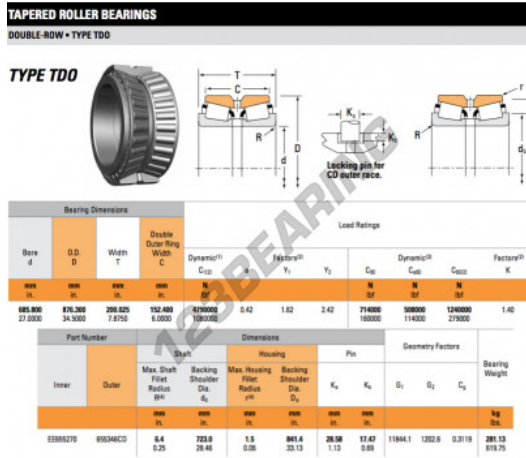

Tapered roller bearing EE655270-655346CD-TIMKEN - EE655270-655346CD-TIMKEN

<https://www.123bearing.co.uk/bearing-housing/roller-bearing/tapered/ee655270-655346cd-timken>

PRODUCT FEATURES

Brand	TIMKEN
N° Ean13	3663952366999
Inside diameter	685.8 mm
Outside diameter	876.3 mm
Thickness	200.025 mm
Packaging	1