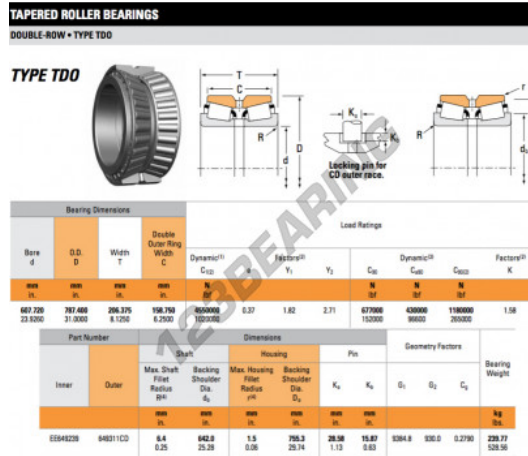

Tapered roller bearing EE649239-649311CD-TIMKEN - EE649239-649311CD-TIMKEN

<https://www.123bearing.co.uk/bearing-housing/roller-bearing/tapered/ee649239-649311cd-timken>

PRODUCT FEATURES

Brand	TIMKEN
N° Ean13	3663952366814
Inside diameter	607.72 mm
Inside diameter	23.926" inch
Outside diameter	878.4 mm
Outside diameter	34.583" inch
Thickness	206.375 mm
Thickness	8 1/8" inch
Packaging	1