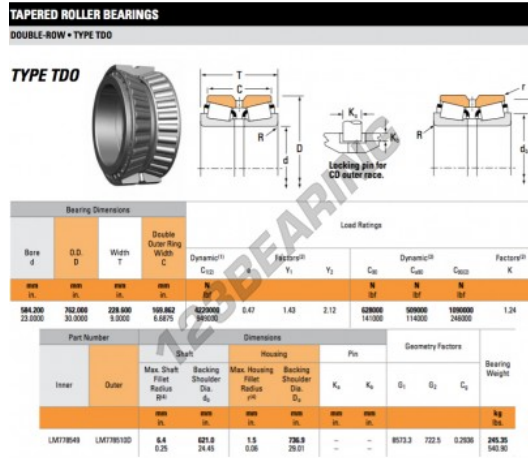

Tapered roller bearing LM778549-LM778510D-TIMKEN - LM778549-LM778510D-TIMKEN

<https://www.123bearing.co.uk/bearing-housing/roller-bearing/tapered/lm778549-lm778510d-timken>

PRODUCT FEATURES

Brand	TIMKEN
N° Ean13	3663952366746
Inside diameter	584.2 mm
Outside diameter	762 mm
Thickness	228.6 mm
Packaging	1